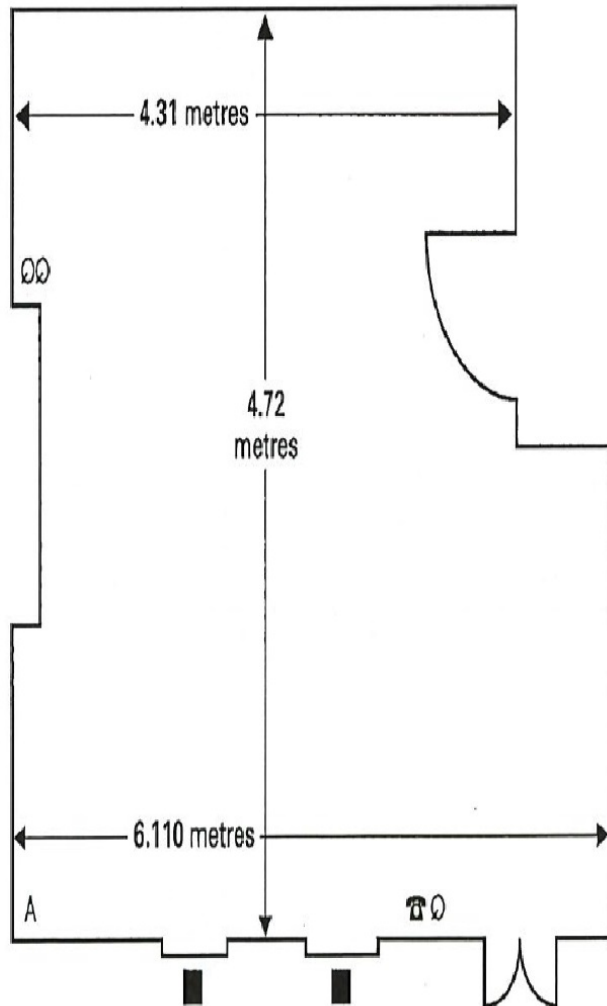

ST GEORGE'S HOTEL

CAPACITIES AND LAYOUTS

WEDGEWOOD

MEETING ROOM DIMENSIONS / CAPACITIES	WEDGEWOOD
BOARDROOM	45
THEATRE	250
CLASSROOM	200
CABARET	150
RECEPTION	260
U-SHAPE	50
DINING	180
AREA	194.83 SQM
LENGTH	20.3M
WIDTH	9.6M
HEIGHT	6.1M
DOOR HEIGHT	2.5M
DOOR WIDTH	1.9M

FIND OUT MORE

MENAI

MEETING ROOM DIMENSIONS / CAPACITIES	MENAI
BOARDROOM	40
THEATRE	130
CLASSROOM	80
CABARET	72
RECEPTION	160
U-SHAPE	120
DINING	180
AREA	218 SQM
LENGTH	20.6M
WIDTH	10M
HEIGHT	2.2M

[FIND OUT MORE](#)

CONWAY

MEETING ROOM DIMENSIONS / CAPACITIES	CONWAY
BOARDROOM	45
THEATRE	150
CLASSROOM	110
CABARET	90
RECEPTION	160
U-SHAPE	50
DINING	90
AREA	144.8 SQM
LENGTH	13.6M
WIDTH	10.8M
HEIGHT	5.2M - 2.4M
DOOR HEIGHT	2.0M
DOOR WIDTH	1.5M

[FIND OUT MORE](#)

ISAIAH

MEETING ROOM DIMENSIONS / CAPACITIES	ISAIAH
BOARDROOM	28
THEATRE	40
CLASSROOM	30
CABARET	24
RECEPTION	50
AREA	55.5 SQM
LENGTH	11.1M
WIDTH	5.1M
HEIGHT	6.1M

FIND OUT MORE

MOSTYN

MEETING ROOM DIMENSIONS / CAPACITIES	MOSTYN
BOARDROOM	16
THEATRE	16
CLASSROOM	12
DINING	12
LENGTH	6.11M
WIDTH	4.72M
HEIGHT	3.93M
DOOR HEIGHT	2.84M
DOOR WIDTH	0.83M