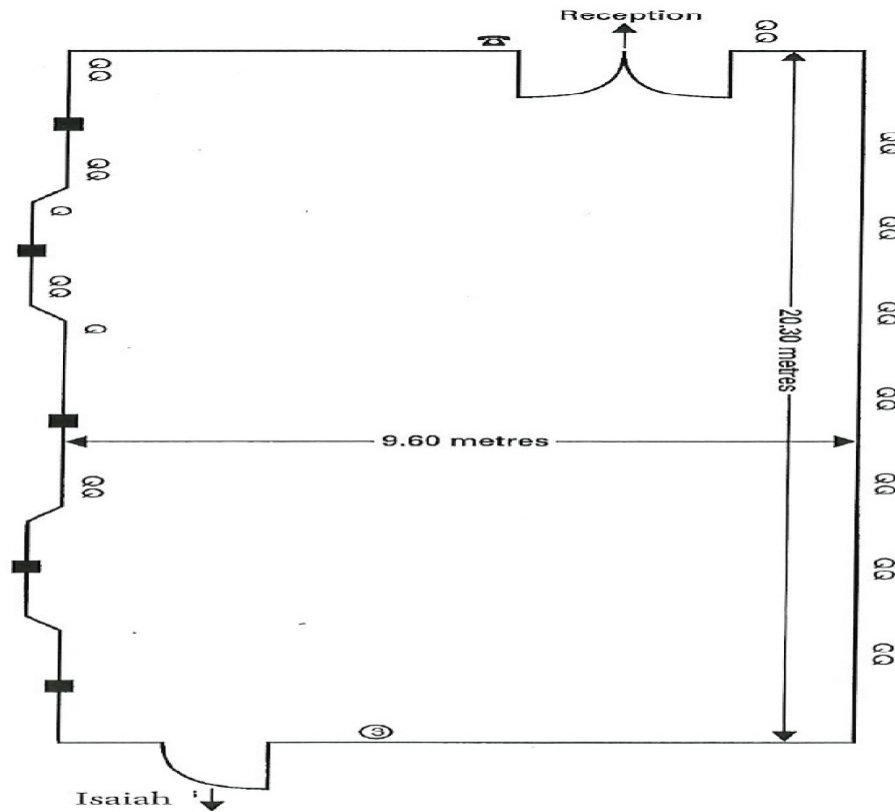

ST GEORGE'S HOTEL

CAPACITIES AND LAYOUTS

WEDGEWOOD

MEETING ROOM DIMENSIONS / CAPACITIES	WEDGEWOOD
BOARDROOM	45
THEATRE	250
CLASSROOM	200
CABARET	150
RECEPTION	260
U-SHAPE	50
DINING	180
AREA	194.83 SQM
LENGTH	20.3M
WIDTH	9.6M
HEIGHT	6.1M
DOOR HEIGHT	2.5M
DOOR WIDTH	1.9M

FIND OUT MORE

MENAI

MEETING ROOM DIMENSIONS / CAPACITIES	MENAI
BOARDROOM	40
THEATRE	130
CLASSROOM	80
CABARET	72
RECEPTION	160
U-SHAPE	120
DINING	180
AREA	218 SQM
LENGTH	20.6M
WIDTH	10M
HEIGHT	2.2M

[FIND OUT MORE](#)

CONWAY

MEETING ROOM DIMENSIONS / CAPACITIES	CONWAY
BOARDROOM	45
THEATRE	150
CLASSROOM	110
CABARET	90
RECEPTION	160
U-SHAPE	50
DINING	90
AREA	144.8 SQM
LENGTH	13.6M
WIDTH	10.8M
HEIGHT	5.2M - 2.4M
DOOR HEIGHT	2.0M
DOOR WIDTH	1.5M

[FIND OUT MORE](#)

ISAIAH

MEETING ROOM DIMENSIONS / CAPACITIES	ISAIAH
BOARDROOM	28
THEATRE	40
CLASSROOM	30
CABARET	24
RECEPTION	50
AREA	55.5 SQM
LENGTH	11.1M
WIDTH	5.1M
HEIGHT	6.1M

FIND OUT MORE

MOSTYN

MEETING ROOM DIMENSIONS / CAPACITIES	MOSTYN
BOARDROOM	16
THEATRE	16
CLASSROOM	12
DINING	12
LENGTH	6.11M
WIDTH	4.72M
HEIGHT	3.93M
DOOR HEIGHT	2.84M
DOOR WIDTH	0.83M