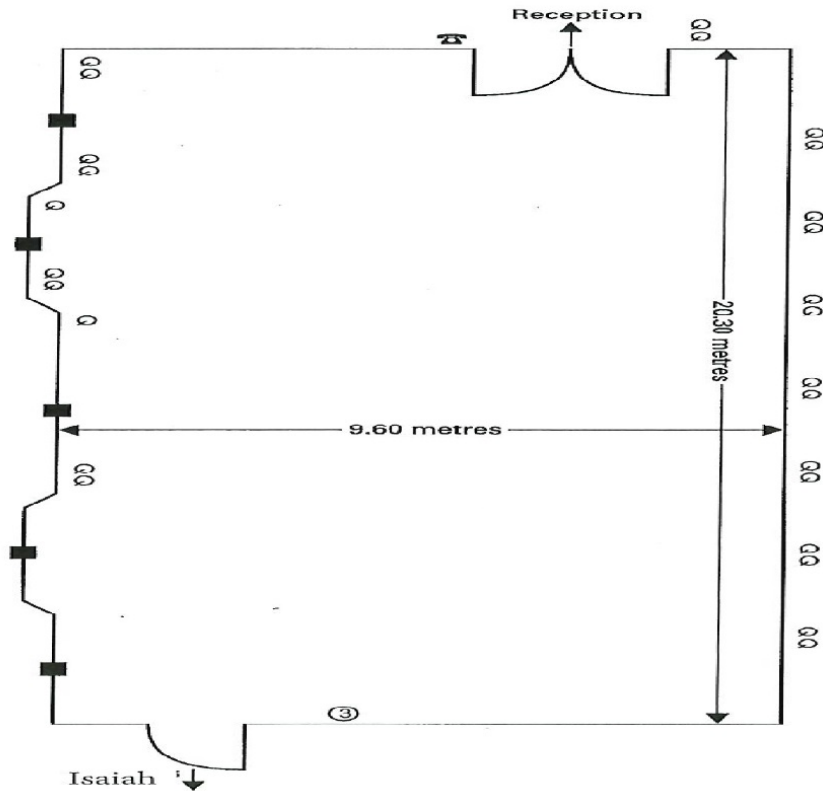

ST GEORGE'S HOTEL

CAPACITIES AND LAYOUTS

WEDGEWOOD

MEETING ROOM DIMENSIONS / CAPACITIES	WEDGEWOOD
BOARDROOM	45
THEATRE	250
CLASSROOM	200
CABARET	150
RECEPTION	260
U-SHAPE	50
DINING	180
AREA	194.83 SQM
LENGTH	20.3M
WIDTH	9.6M
HEIGHT	6.1M
DOOR HEIGHT	2.5M
DOOR WIDTH	1.9M

FIND OUT MORE

MENAI

MEETING ROOM DIMENSIONS / CAPACITIES	MENAI
BOARDROOM	40
THEATRE	130
CLASSROOM	80
CABARET	72
RECEPTION	160
U-SHAPE	120
DINING	180
AREA	218 SQM
LENGTH	20.6M
WIDTH	10M
HEIGHT	2.2M

[FIND OUT MORE](#)

CONWAY

MEETING ROOM DIMENSIONS / CAPACITIES	CONWAY
BOARDROOM	45
THEATRE	150
CLASSROOM	110
CABARET	90
RECEPTION	160
U-SHAPE	50
DINING	90
AREA	144.8 SQM
LENGTH	13.6M
WIDTH	10.8M
HEIGHT	5.2M - 2.4M
DOOR HEIGHT	2.0M
DOOR WIDTH	1.5M

[FIND OUT MORE](#)

ISAIAH

MEETING ROOM DIMENSIONS / CAPACITIES	ISAIAH
BOARDROOM	28
THEATRE	40
CLASSROOM	30
CABARET	24
RECEPTION	50
AREA	55.5 SQM
LENGTH	11.1M
WIDTH	5.1M
HEIGHT	6.1M

FIND OUT MORE

MOSTYN

MEETING ROOM DIMENSIONS / CAPACITIES	MOSTYN
BOARDROOM	16
THEATRE	16
CLASSROOM	12
DINING	12
LENGTH	6.11M
WIDTH	4.72M
HEIGHT	3.93M
DOOR HEIGHT	2.84M
DOOR WIDTH	0.83M