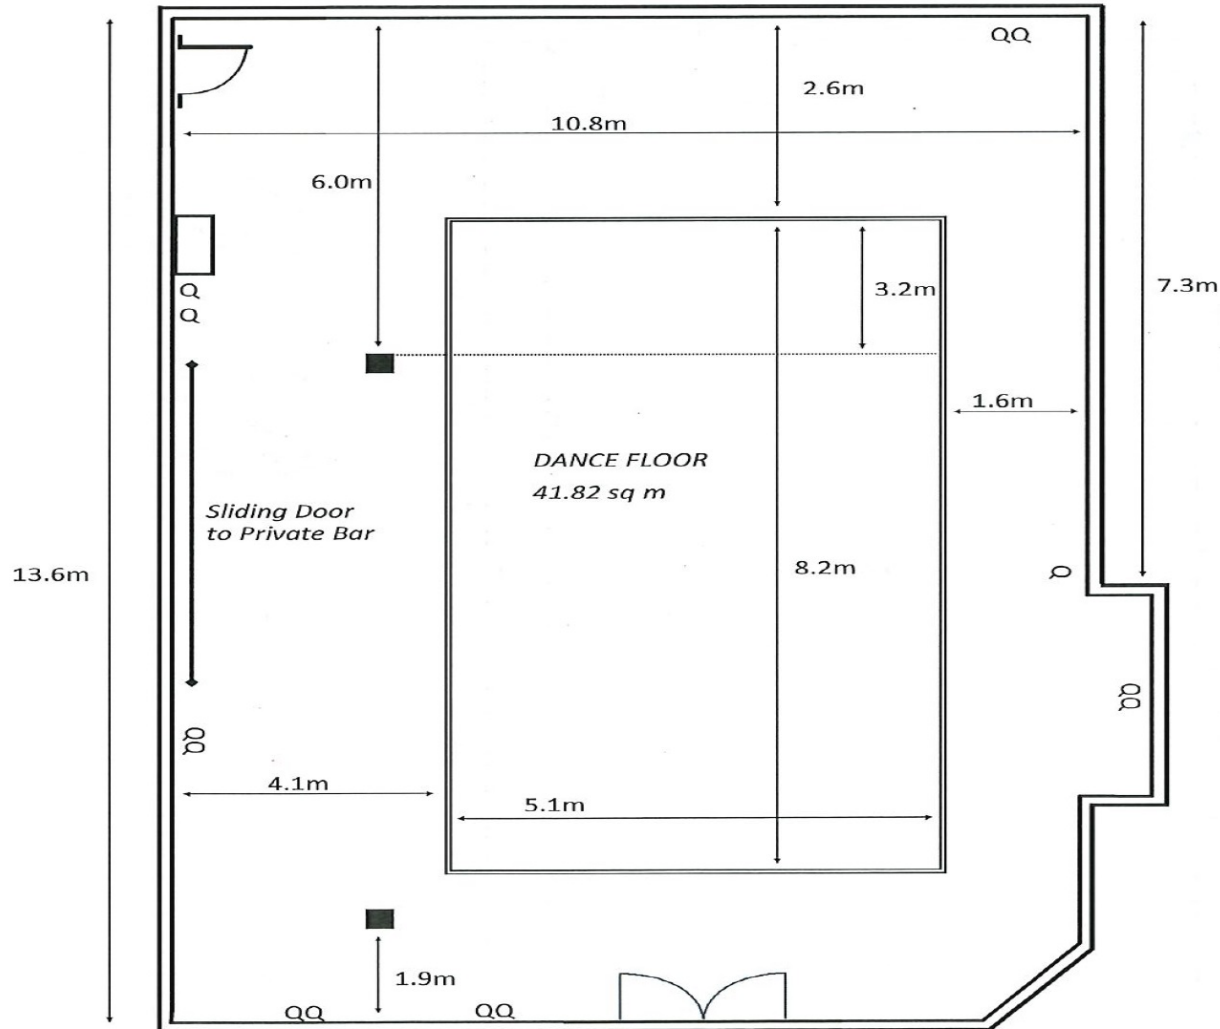

ST GEORGE'S HOTEL

CAPACITIES AND LAYOUTS

WEDGEWOOD

MEETING ROOM DIMENSIONS / CAPACITIES	WEDGEWOOD
BOARDROOM	45
THEATRE	250
CLASSROOM	200
CABARET	150
RECEPTION	260
U-SHAPE	50
DINING	180
AREA	194.83 SQM
LENGTH	20.3M
WIDTH	9.6M
HEIGHT	6.1M
DOOR HEIGHT	2.5M
DOOR WIDTH	1.9M

FIND OUT MORE

MENAI

MEETING ROOM DIMENSIONS / CAPACITIES	MENAI
BOARDROOM	40
THEATRE	130
CLASSROOM	80
CABARET	72
RECEPTION	160
U-SHAPE	120
DINING	180
AREA	218 SQM
LENGTH	20.6M
WIDTH	10M
HEIGHT	2.2M

[FIND OUT MORE](#)

CONWAY

MEETING ROOM DIMENSIONS / CAPACITIES	CONWAY
BOARDROOM	45
THEATRE	150
CLASSROOM	110
CABARET	90
RECEPTION	160
U-SHAPE	50
DINING	90
AREA	144.8 SQM
LENGTH	13.6M
WIDTH	10.8M
HEIGHT	5.2M - 2.4M
DOOR HEIGHT	2.0M
DOOR WIDTH	1.5M

[FIND OUT MORE](#)

ISAIAH

MEETING ROOM DIMENSIONS / CAPACITIES	ISAIAH
BOARDROOM	28
THEATRE	40
CLASSROOM	30
CABARET	24
RECEPTION	50
AREA	55.5 SQM
LENGTH	11.1M
WIDTH	5.1M
HEIGHT	6.1M

FIND OUT MORE

MOSTYN

MEETING ROOM DIMENSIONS / CAPACITIES	MOSTYN
BOARDROOM	16
THEATRE	16
CLASSROOM	12
DINING	12
LENGTH	6.11M
WIDTH	4.72M
HEIGHT	3.93M
DOOR HEIGHT	2.84M
DOOR WIDTH	0.83M