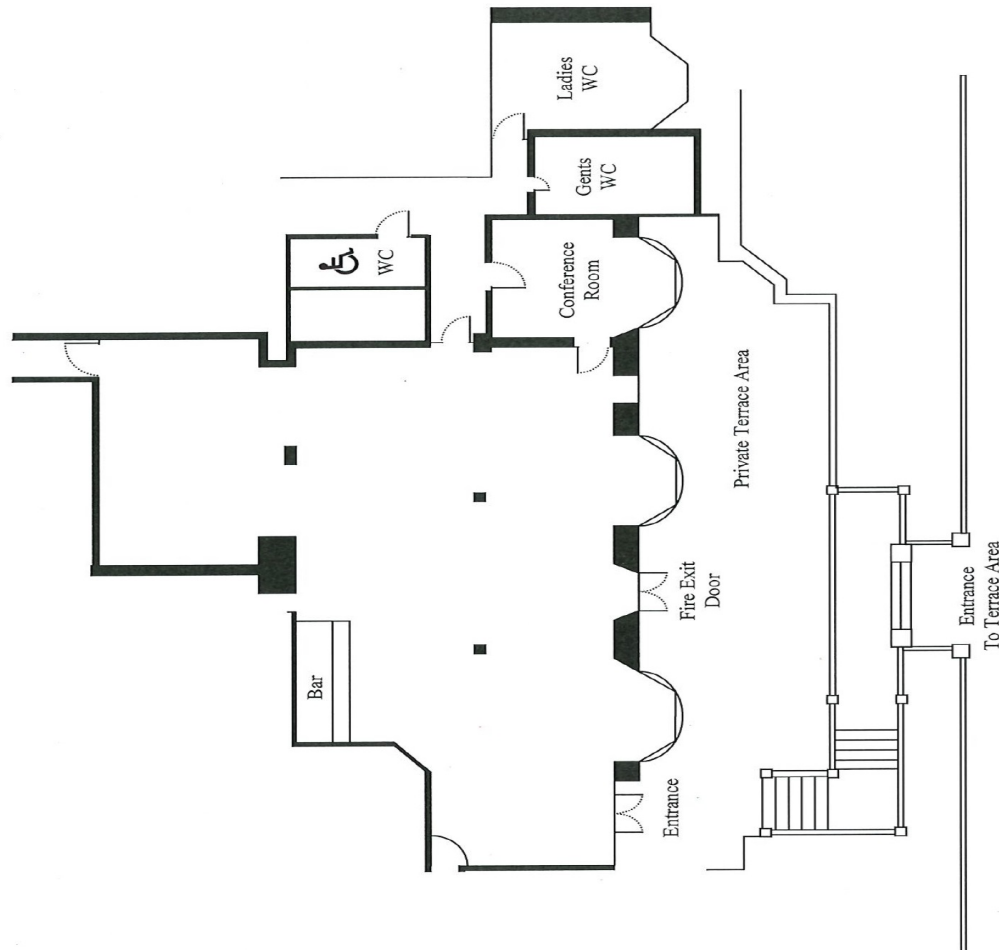

ST GEORGE'S HOTEL

CAPACITIES AND LAYOUTS

WEDGEWOOD

MEETING ROOM DIMENSIONS / CAPACITIES	WEDGEWOOD
BOARDROOM	45
THEATRE	250
CLASSROOM	200
CABARET	150
RECEPTION	260
U-SHAPE	50
DINING	180
AREA	194.83 SQM
LENGTH	20.3M
WIDTH	9.6M
HEIGHT	6.1M
DOOR HEIGHT	2.5M
DOOR WIDTH	1.9M

FIND OUT MORE

MENAI

MEETING ROOM DIMENSIONS / CAPACITIES	MENAI
BOARDROOM	40
THEATRE	130
CLASSROOM	80
CABARET	72
RECEPTION	160
U-SHAPE	120
DINING	180
AREA	218 SQM
LENGTH	20.6M
WIDTH	10M
HEIGHT	2.2M

[FIND OUT MORE](#)

CONWAY

MEETING ROOM DIMENSIONS / CAPACITIES	CONWAY
BOARDROOM	45
THEATRE	150
CLASSROOM	110
CABARET	90
RECEPTION	160
U-SHAPE	50
DINING	90
AREA	144.8 SQM
LENGTH	13.6M
WIDTH	10.8M
HEIGHT	5.2M - 2.4M
DOOR HEIGHT	2.0M
DOOR WIDTH	1.5M

[FIND OUT MORE](#)

ISAIAH

MEETING ROOM DIMENSIONS / CAPACITIES	ISAIAH
BOARDROOM	28
THEATRE	40
CLASSROOM	30
CABARET	24
RECEPTION	50
AREA	55.5 SQM
LENGTH	11.1M
WIDTH	5.1M
HEIGHT	6.1M

FIND OUT MORE

MOSTYN

MEETING ROOM DIMENSIONS / CAPACITIES	MOSTYN
BOARDROOM	16
THEATRE	16
CLASSROOM	12
DINING	12
LENGTH	6.11M
WIDTH	4.72M
HEIGHT	3.93M
DOOR HEIGHT	2.84M
DOOR WIDTH	0.83M