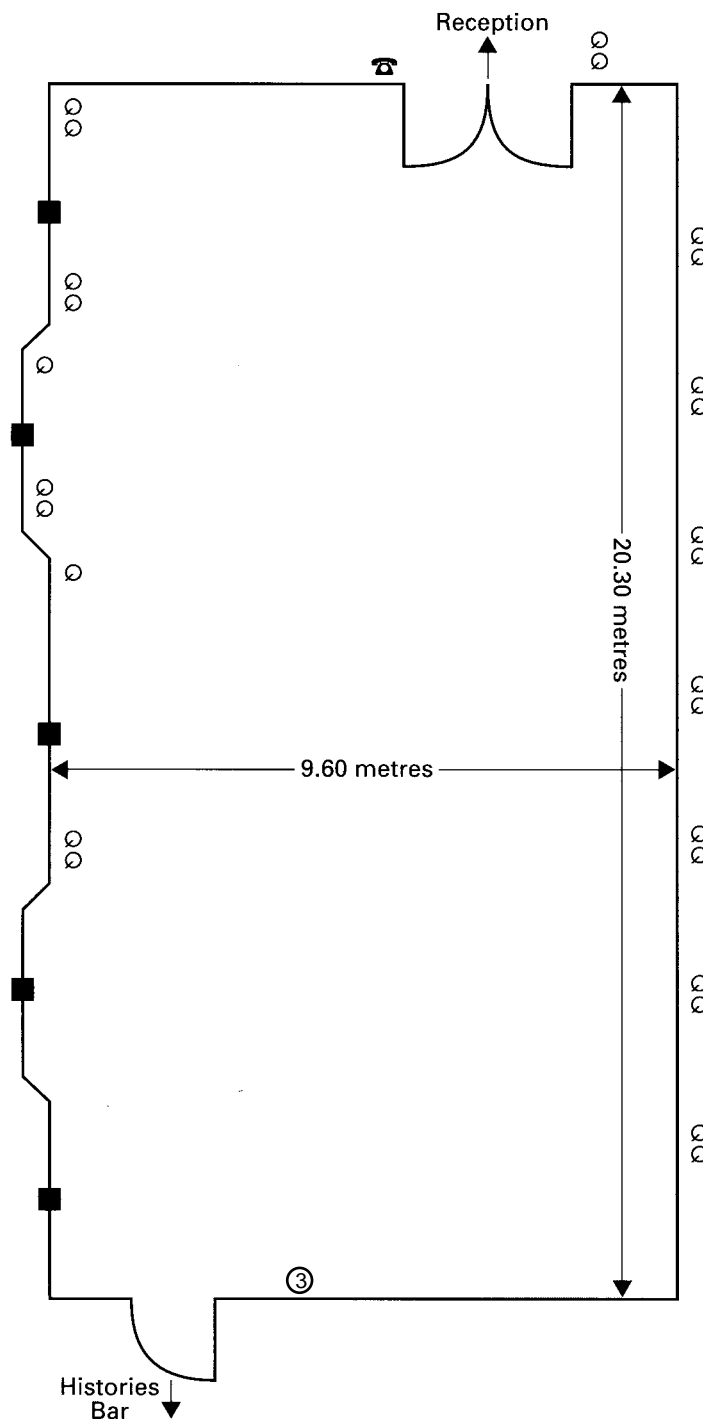

ST. GEORGE'S HOTEL

room plans

Mostyn Room

Length	6.11m
Width	4.72m
Heights	3.93m
Door Height	2.84m
Door Width	0.86m

CAPACITIES

CONFERENCE

Boardroom	16
Theatre Style	16
Classroom Style	12

DINING

DINING

Round Tables	90
Top Tables	120
U Shape	50
Reception	160

Key

- Single Plug Socket
- Double Plug Socket
- ☎ Telephone Point
- A Aerial
- Pillar
- Window
- ⊠ ISDN 2

ST. GEORGE'S HOTEL

room plans

Wedgwood Suite

Area	194.83sq m
Length	20.3m
Width	9.6m
Heights	6.1m
Door Height	2.5
Door Width	1.9m

CAPACITIES

CONFERENCE

Boardroom	45
Theatre Style	250
Classroom Style	200

DINING

Round Tables	180
Top Tables	260
U Shape	50
Reception	260

Key

-
- Single Plug Socket
- ○
Double Plug Socket
- ☎
Telephone Point
- A
Aerial
- Window
- ③
3 Phase

-  Classroom
80
-  Banquet
120
-  Cabaret
72
-  Theatre
130
-  Informal
160
-  Boardroom
40

Floor/level: Lower Ground
Room length: 20.6m (67ft 5in)
Room width: 10m (32ft 8in)
Ceiling height: 2.2m (7ft 2in)
Ceiling max: 2.4m (7ft 8in)
Floor area: 218 sq m (2346.5 sq ft)
Access: Room is lockable
Private Terrace
Lighting: Natural light
Coloured LED
Power: 6 x 13amp sockets
4 x Power points
2 x ISDN lines
Wireless Internet (Wi-Fi)