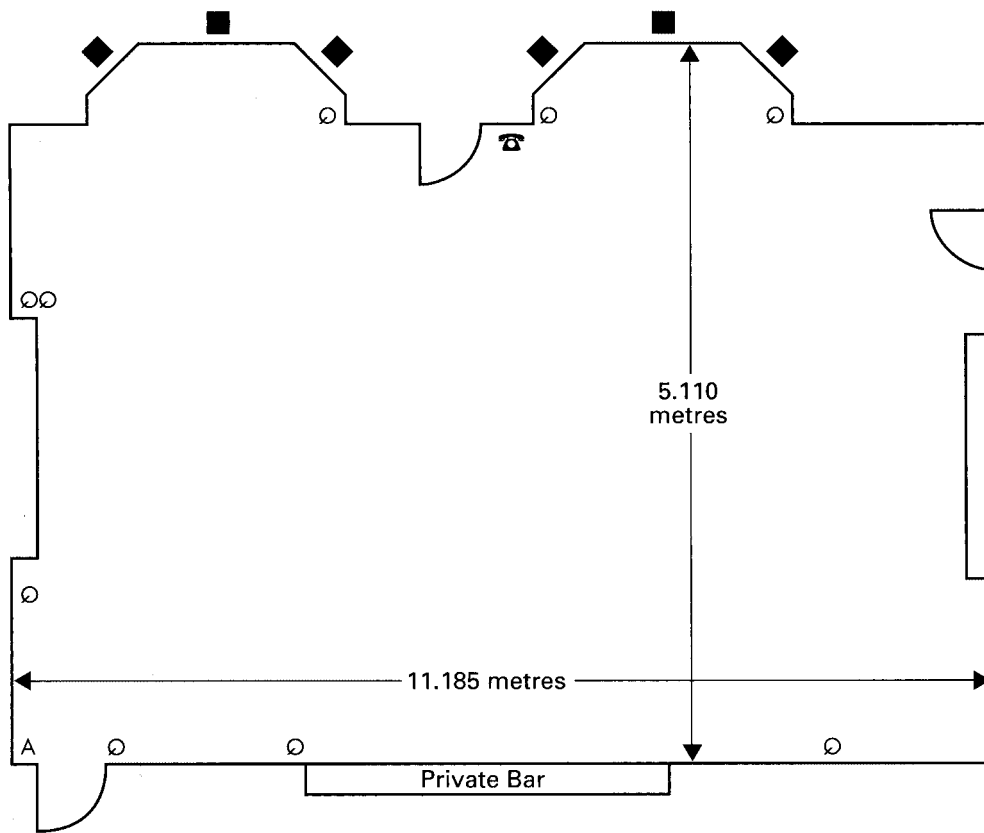

ST. GEORGE'S HOTEL

room plans

Mostyn Room

Length	6.11m
Width	4.72m
Heights	3.93m
Door Height	2.84m
Door Width	0.86m

CAPACITIES

CONFERENCE

Boardroom	16
Theatre Style	16
Classroom Style	12

DINING

Round Tables	12
Reception	

Key

-
- Single Plug
Socket
- ○
Double Plug
Socket
- ☎
Telephone
Point
- A
Aerial
- Window

ST. GEORGE'S HOTEL

room plan

Isaiah Suite

Area	55.5sq m
Length	11.1m
Width	5.1m
Heights	6.1m

Area	194.83sq m
Length	20.3m
Width	9.6m
Heights	6.1m
Door Height	2.5
Door Width	1.9m

CAPACITIES

CONFERENCE

Boardroom	45
Theatre Style	250
Classroom Style	200

DINING

Round Tables	180
Top Tables	260
U Shape	50
Reception	260

Key

-
- Single Plug Socket
- ○
Double Plug Socket
- ☎
Telephone Point
- A
Aerial
- Window
- ③
3 Phase

-  Classroom
80
-  Banquet
120
-  Cabaret
72
-  Theatre
130
-  Informal
160
-  Boardroom
40

Floor/level: Lower Ground
Room length: 20.6m (67ft 5in)
Room width: 10m (32ft 8in)
Ceiling height: 2.2m (7ft 2in)
Ceiling max: 2.4m (7ft 8in)
Floor area: 218 sq m (2346.5 sq ft)
Access: Room is lockable
Private Terrace
Lighting: Natural light
Coloured LED
Power: 6 x 13amp sockets
4 x Power points
2 x ISDN lines
Wireless Internet (Wi-Fi)