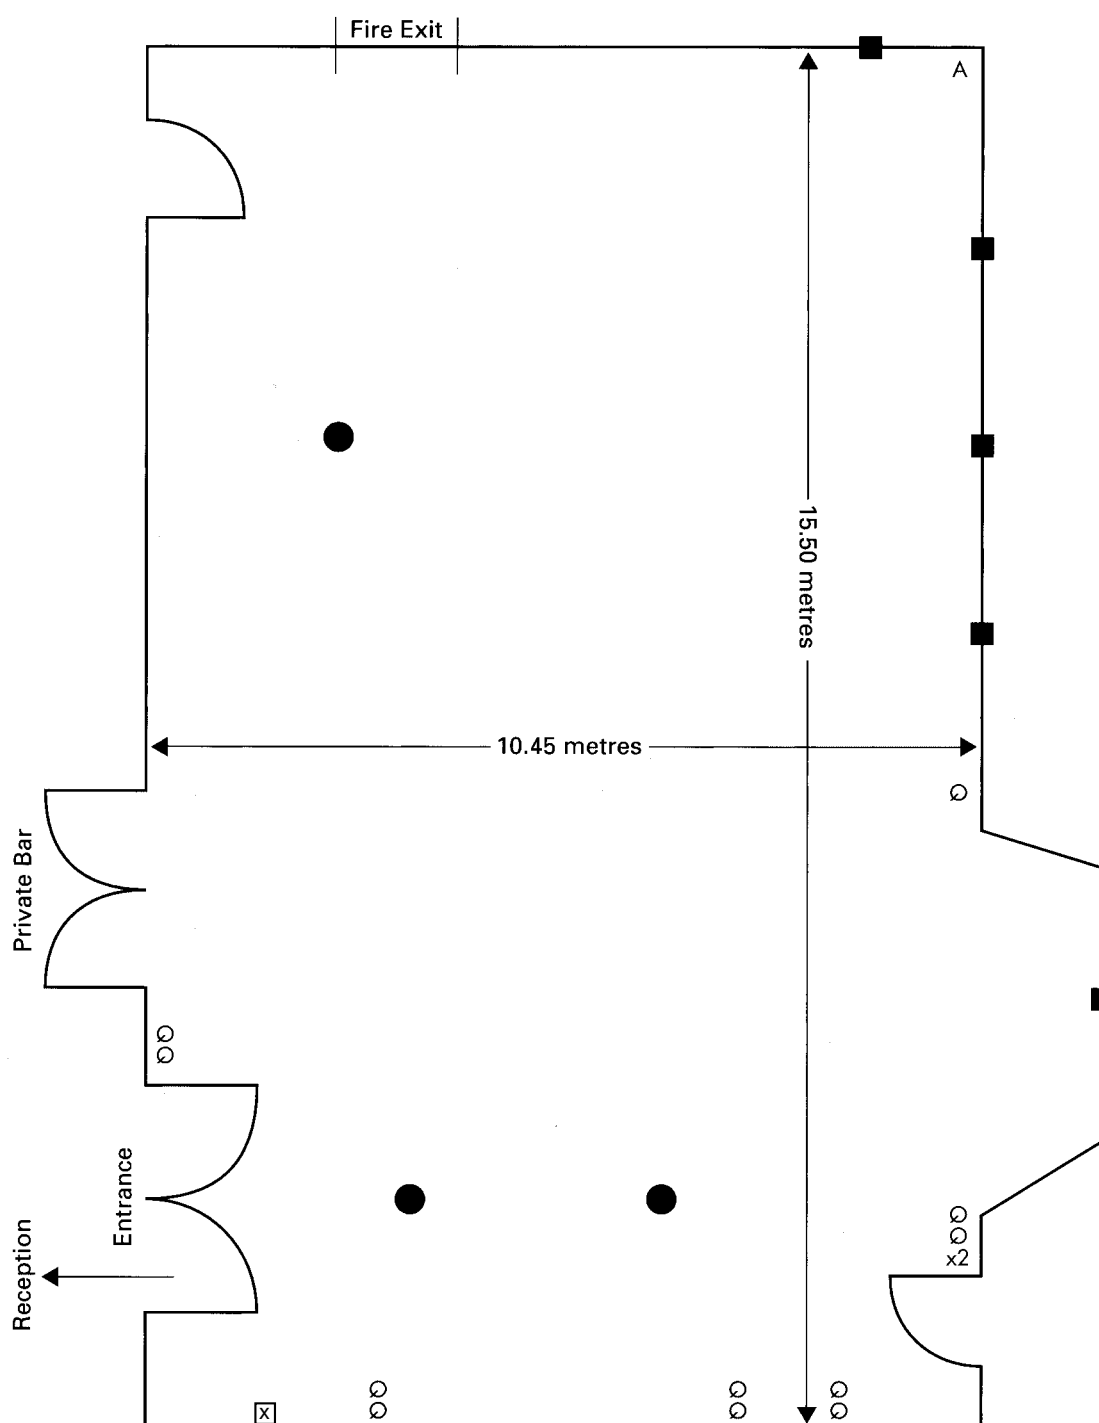

ST. GEORGE'S HOTEL

room plan

Conwy Suite

(Rear to Car Park)

Area	161.9sq m
Length	15.5m
Width	10.45m
Heights	5.2m - 2.4m
Door Height	2.0m
Door Width	1.5m

CAPACITIES

CONFERENCE

Boardroom	45
Theatre Style	150
Classroom Style	110

DINING

Round Tables	90
Top Tables	120
U Shape	50
Reception	160

Key

- Single Plug Socket
- Double Plug Socket
- ☎ Telephone Point
- A Aerial
- Pillar
- Window
- ⊠ ISDN 2