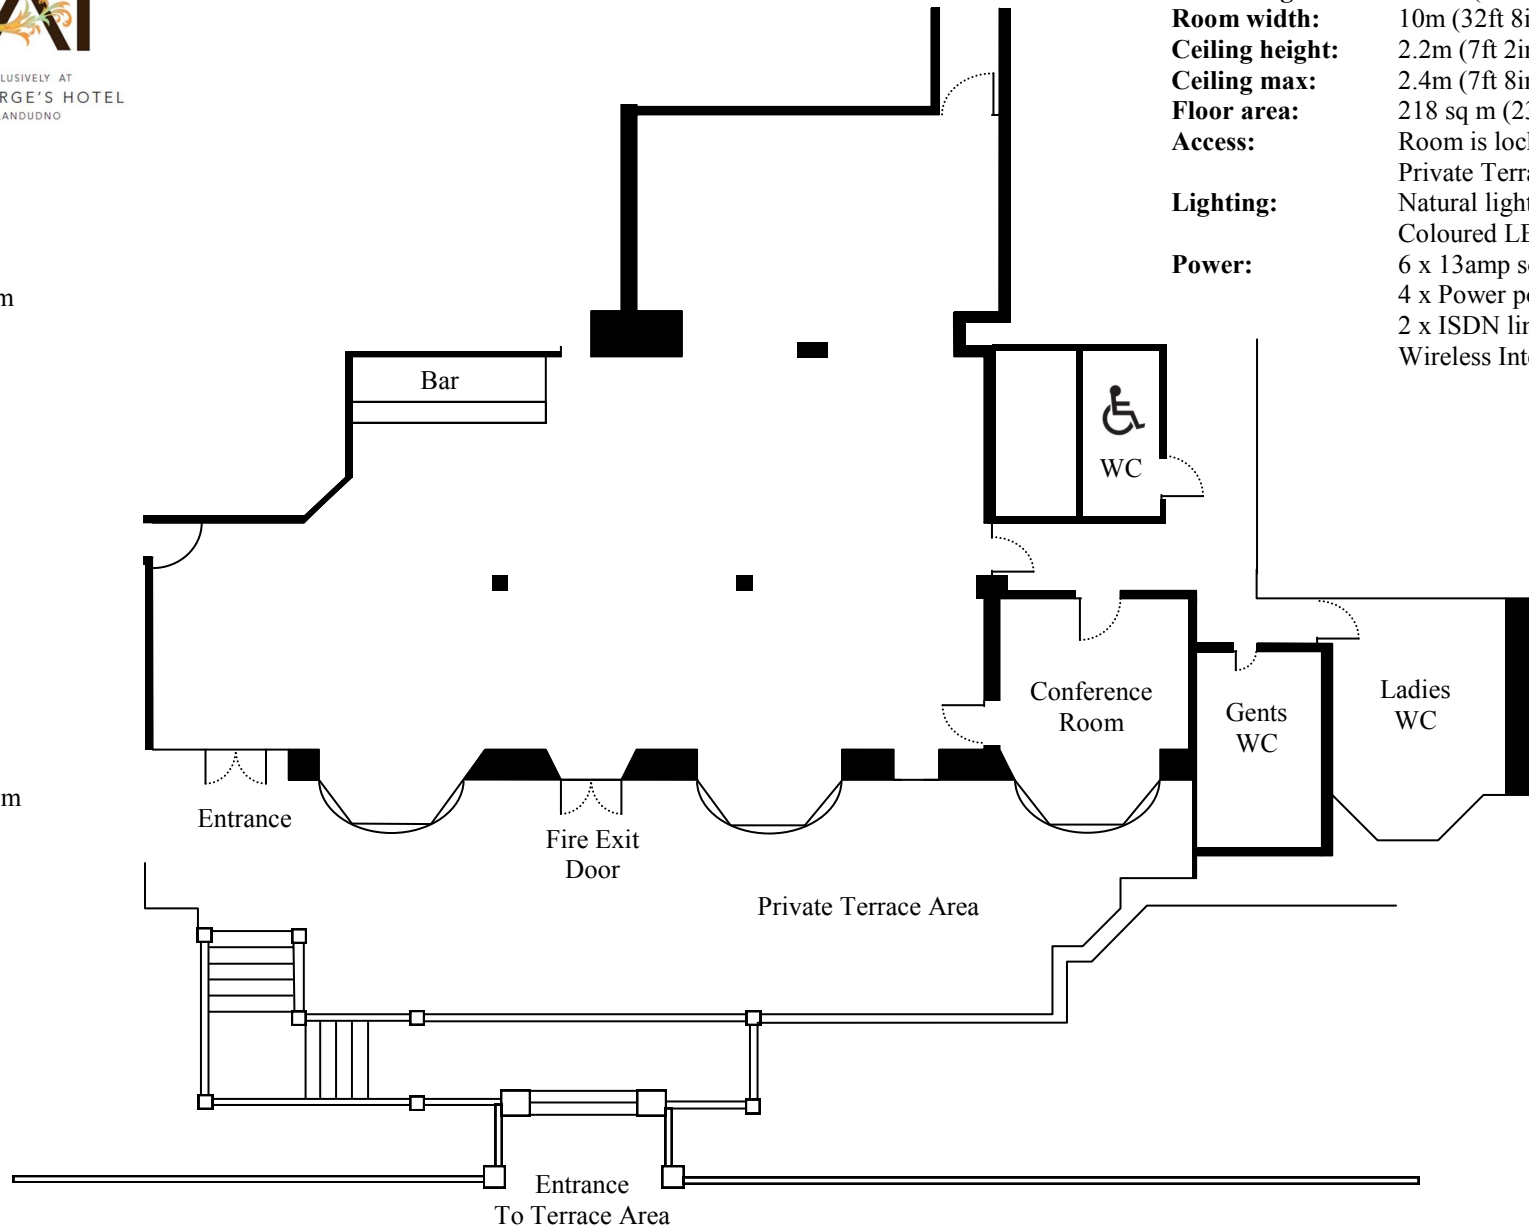

Round Tables	12
Reception	

Key

-
- Single Plug
Socket
- ○
Double Plug
Socket
- ☎
Telephone
Point
- A
Aerial
- Window

ST. GEORGE'S HOTEL

room plan

Isaiah Suite

Area	55.5sq m
Length	11.1m
Width	5.1m
Heights	6.1m

DINING

Round Tables	90
Top Tables	120
U Shape	50
Reception	160

Key

- Single Plug Socket
- Double Plug Socket
- ☎ Telephone Point
- A Aerial
- Pillar
- Window
- ⊠ ISDN 2

ST. GEORGE'S HOTEL

room plans

Wedgwood Suite

Area	194.83sq m
Length	20.3m
Width	9.6m
Heights	6.1m
Door Height	2.5
Door Width	1.9m

CAPACITIES

CONFERENCE

Boardroom	45
Theatre Style	250
Classroom Style	200

DINING

Round Tables	180
Top Tables	260
U Shape	50
Reception	260

Key

-
- Single Plug Socket
- ○
Double Plug Socket
- ☎
Telephone Point
- A
Aerial
- Window
- ③
3 Phase

-  Classroom
80
-  Banquet
120
-  Cabaret
72
-  Theatre
130
-  Informal
160
-  Boardroom
40

Floor/level: Lower Ground
Room length: 20.6m (67ft 5in)
Room width: 10m (32ft 8in)
Ceiling height: 2.2m (7ft 2in)
Ceiling max: 2.4m (7ft 8in)
Floor area: 218 sq m (2346.5 sq ft)
Access: Room is lockable
Private Terrace
Lighting: Natural light
Coloured LED
Power: 6 x 13amp sockets
4 x Power points
2 x ISDN lines
Wireless Internet (Wi-Fi)