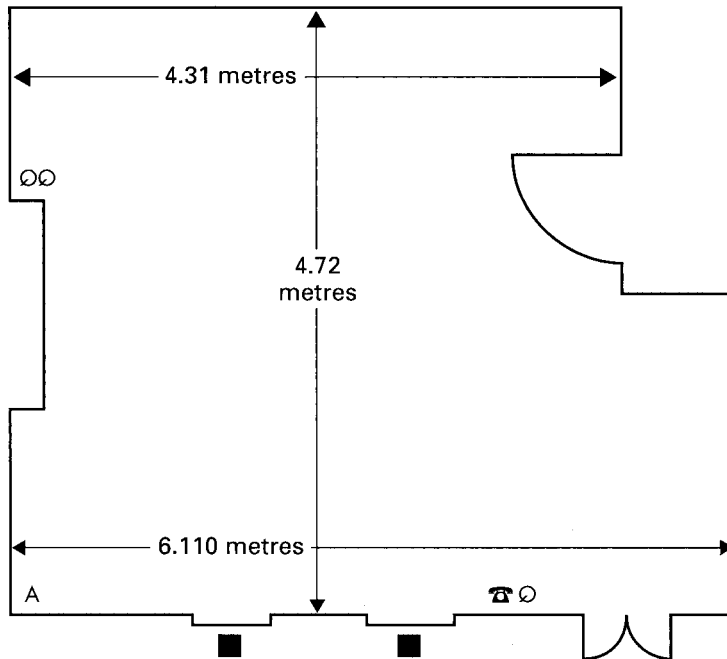

ST. GEORGE'S HOTEL

room plans

Mostyn Room

Length	6.11m
Width	4.72m
Heights	3.93m
Door Height	2.84m
Door Width	0.86m

CAPACITIES

CONFERENCE

Boardroom	16
Theatre Style	16
Classroom Style	12

DINING

Round Tables	12
Reception	

Key

-
- Single Plug
Socket
- ○
Double Plug
Socket
- ☎
Telephone
Point
- A
Aerial
- Window

ST. GEORGE'S HOTEL

room plan

Isaiah Suite

Area	55.5sq m
Length	11.1m
Width	5.1m
Heights	6.1m

Area	194.83sq m
Length	20.3m
Width	9.6m
Heights	6.1m
Door Height	2.5
Door Width	1.9m

CAPACITIES

CONFERENCE

Boardroom	45
Theatre Style	250
Classroom Style	200

DINING

Round Tables	180
Top Tables	260
U Shape	50
Reception	260

Key

-
- Single Plug Socket
- ○
Double Plug Socket
- ☎
Telephone Point
- A
Aerial
- Window
- ③
3 Phase

-  Classroom
80
-  Banquet
120
-  Cabaret
72
-  Theatre
130
-  Informal
160
-  Boardroom
40

Floor/level: Lower Ground
Room length: 20.6m (67ft 5in)
Room width: 10m (32ft 8in)
Ceiling height: 2.2m (7ft 2in)
Ceiling max: 2.4m (7ft 8in)
Floor area: 218 sq m (2346.5 sq ft)
Access: Room is lockable
Private Terrace
Lighting: Natural light
Coloured LED
Power: 6 x 13amp sockets
4 x Power points
2 x ISDN lines
Wireless Internet (Wi-Fi)